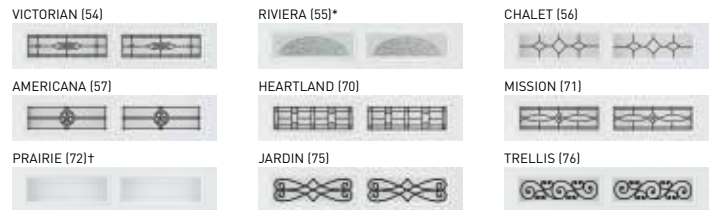

DecraGlass™ Windows

Tempered obscure glass with baked-on ceramic designs.