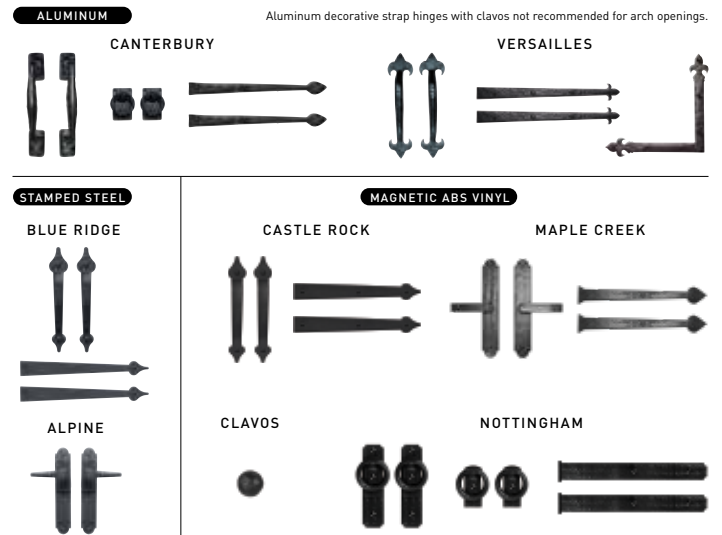

Decorative Hardware

YOUR LOCAL AMARR DEALER: